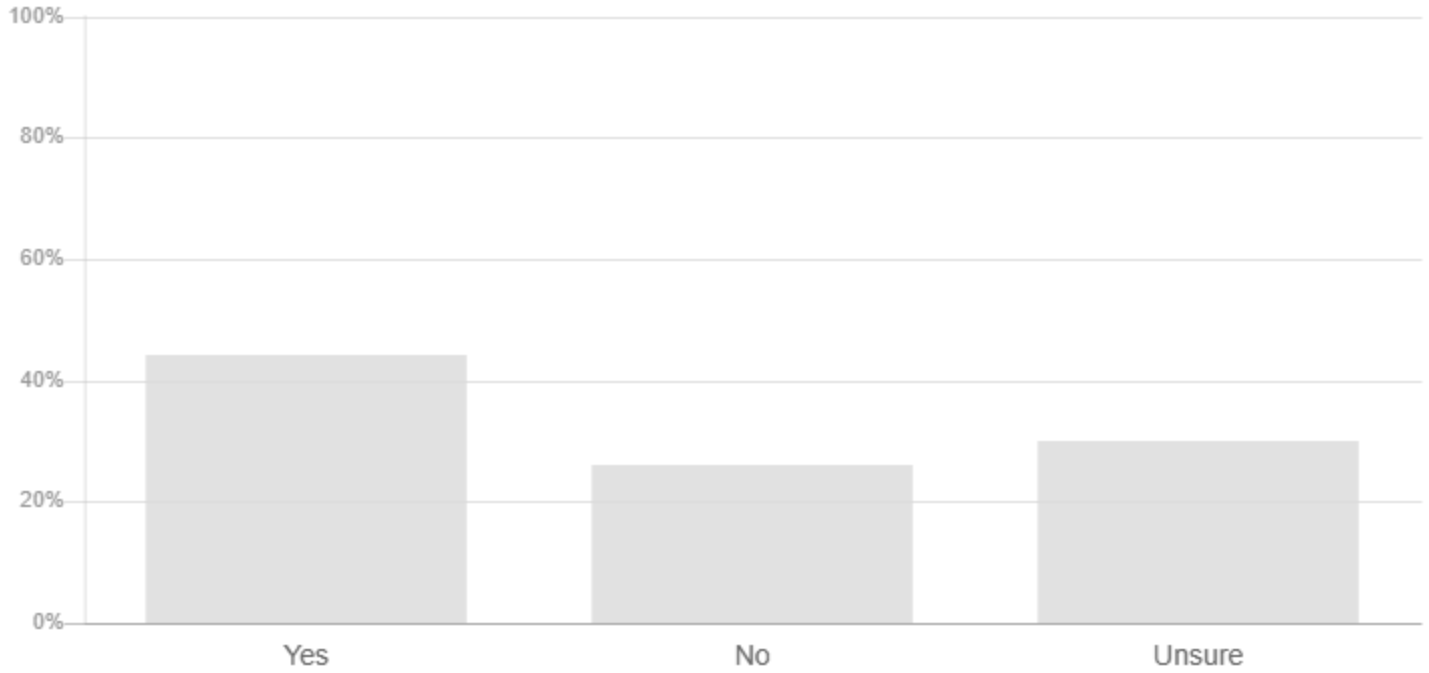

Would tightening the Canada-U.S. border negatively impact Indigenous communities?

ANSWERS	RESPONSES	
Yes	44%	128
Unsure	30%	87
No	26%	76

291 Answered

Question 3 MULTIPLE CHOICE

Are you concerned about U.S. tariffs on Canada's economy?